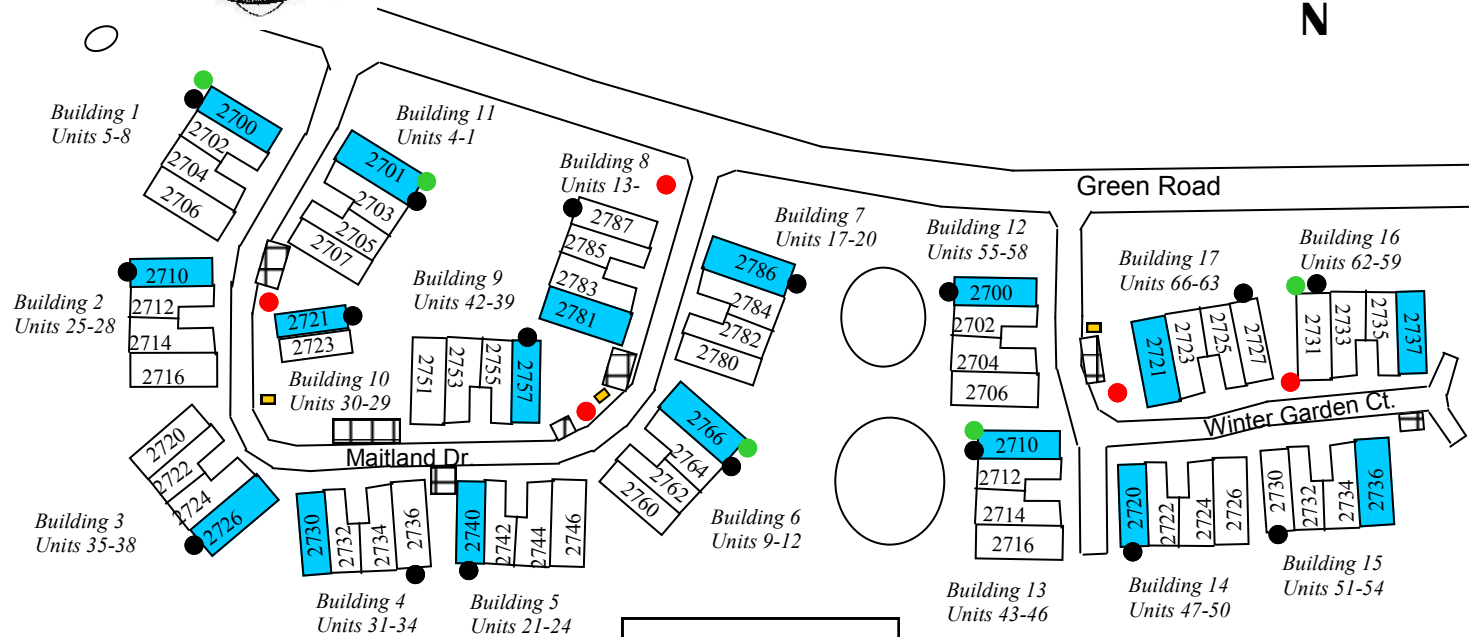

Ashford Place Condominium Association

SIGN ○

Ashford Place Condominium Association Street light and photo cell locations

Ashford Place Condominium Association

Sump pump and main water shut off locations

Irrigation meter and irrigation clock locations