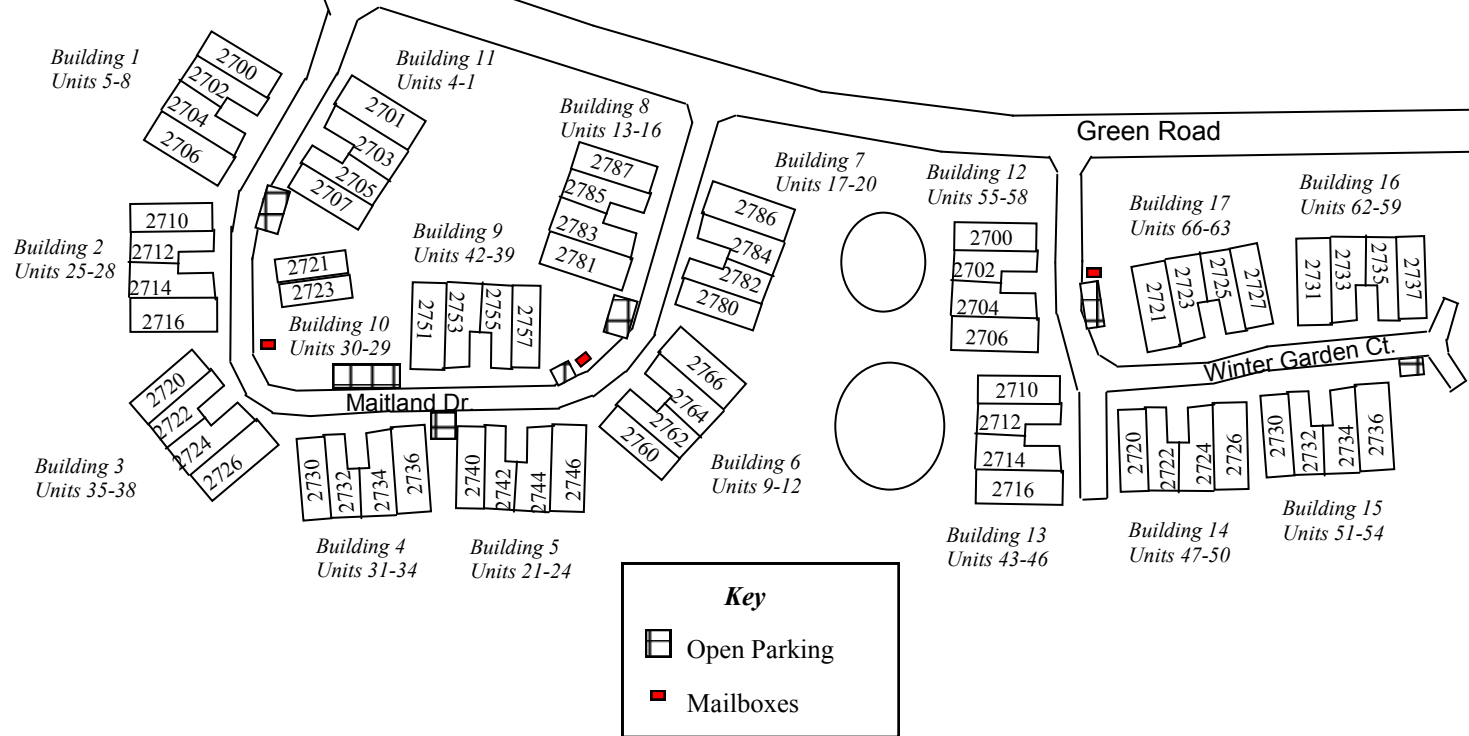

Ashford Place Condominium Association

SIGN ○

Ashford Place Condominium Association Street light and photo cell locations

Ashford Place Condominium Association

Sump pump and main water shut off locations

Irrigation meter and irrigation clock locations