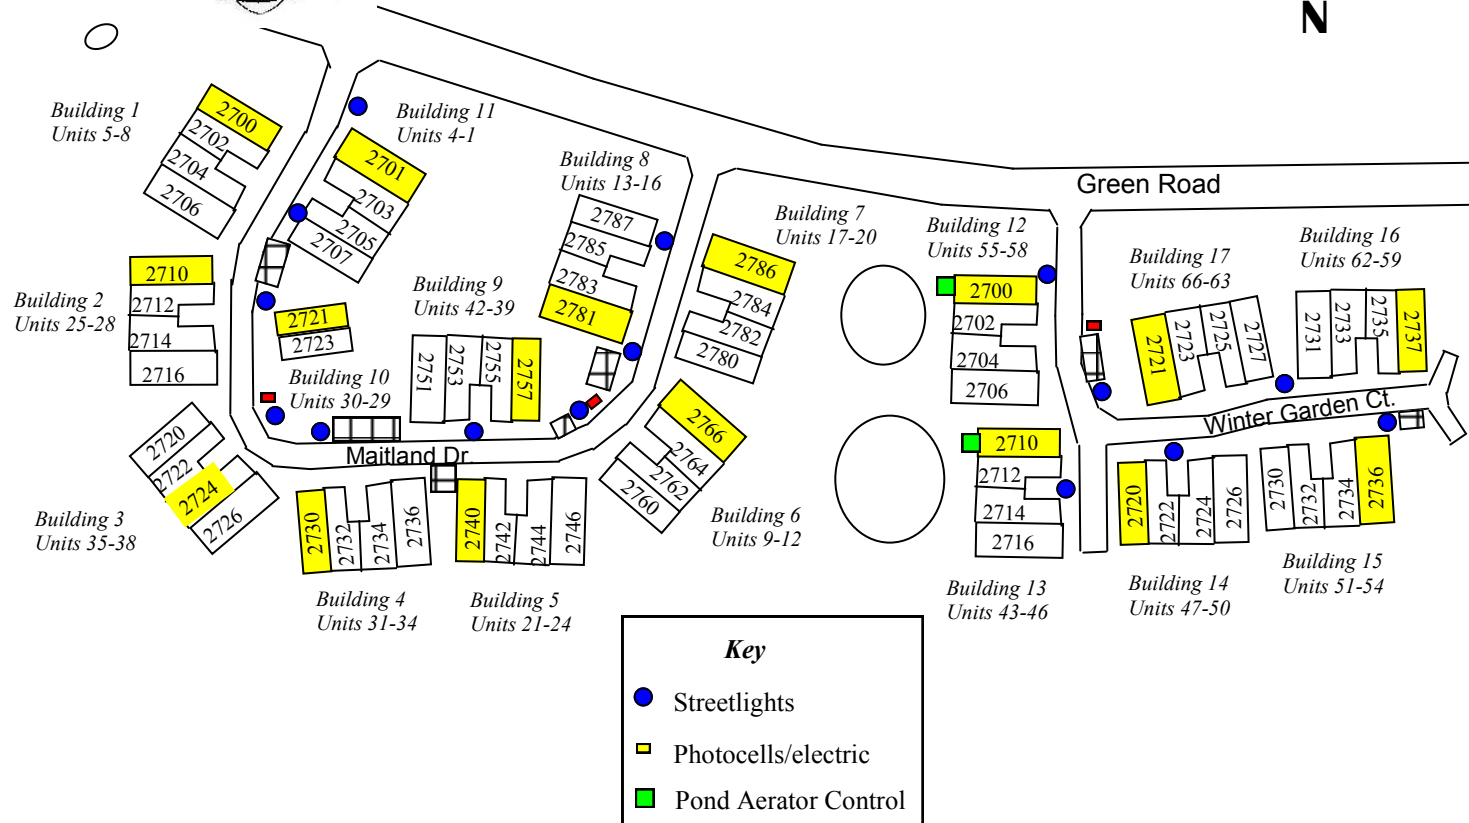

Ashford Place Condominium Association

SIGN ○

Ashford Place Condominium Association Street light and photo cell locations

Ashford Place Condominium Association

Sump pump and main water shut off locations

Irrigation meter and irrigation clock locations

Key

-  Sump pumps
-  Water Meters
-  Irrigation Meters & Clocks
-  Fire hydrants